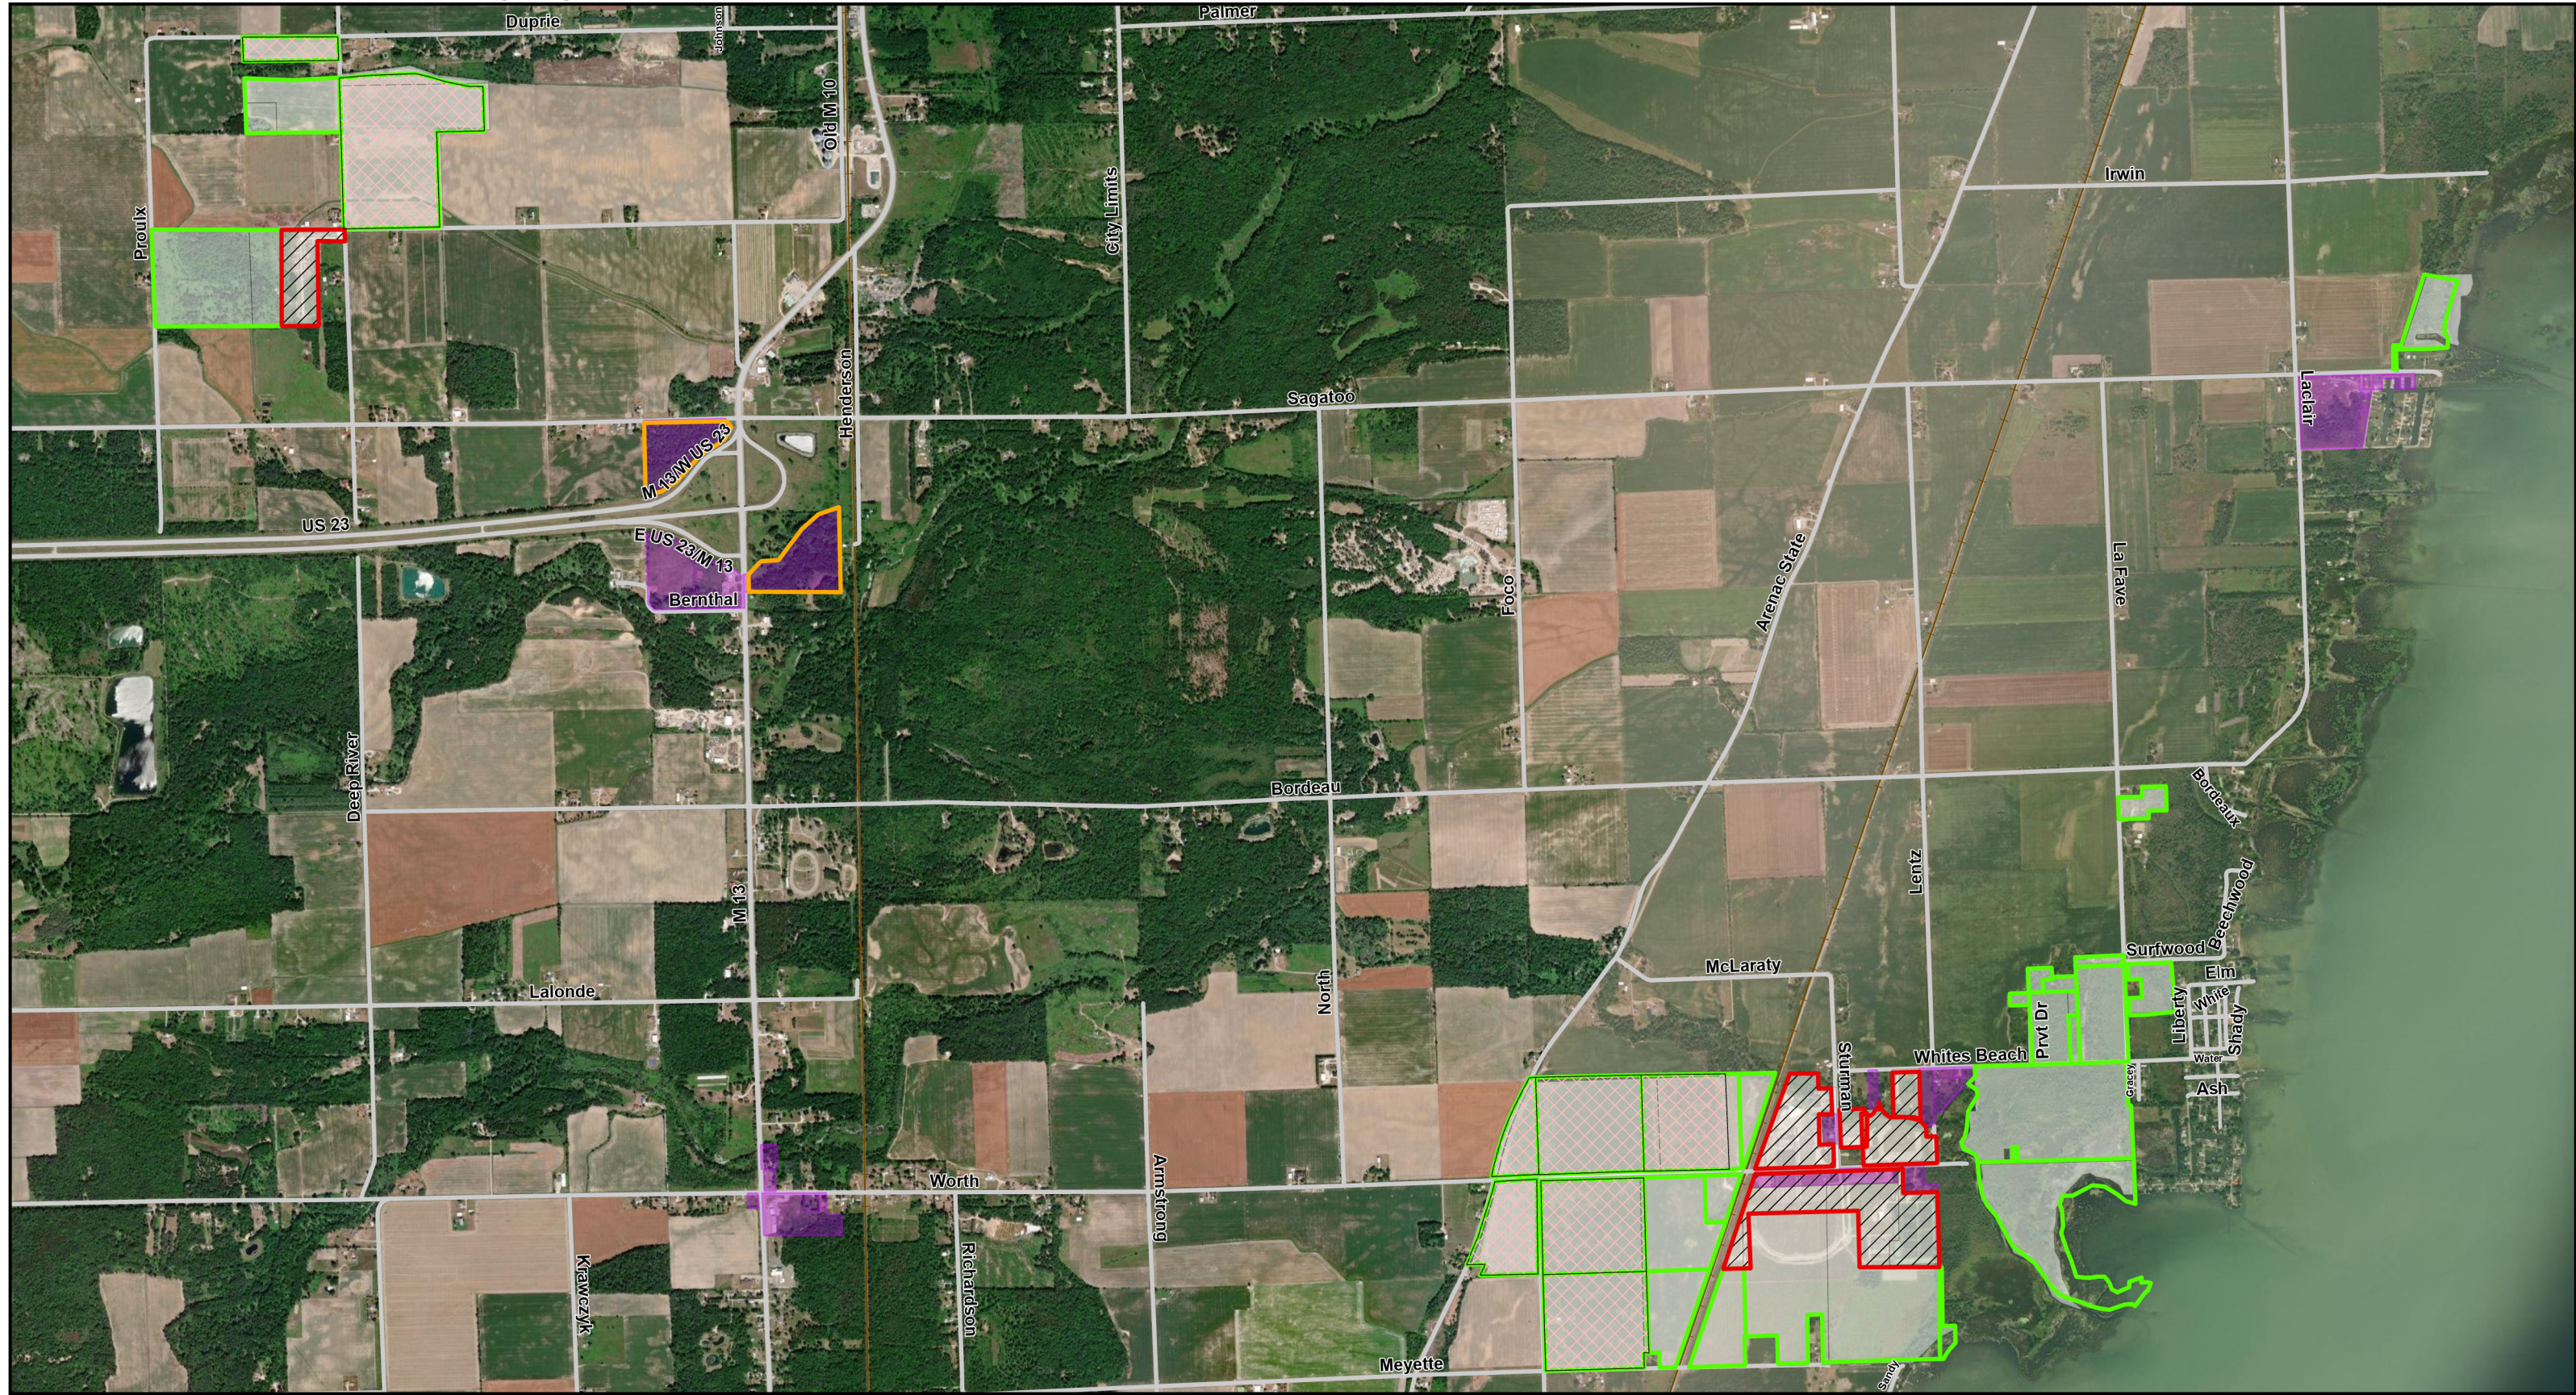

EXHIBIT E – Arenac County Open Lands Bow Season

0 500 1,000 2,000 3,000 4,000 Feet

Legend

Zone	MI Permit	*Farm Leased
Bow	Non Trust	(*Permission required until harvest)
No Hunting	Land In Trust	

Deer Season 2024 (Sept.4th- Oct.31st)

SCIT Members Hunting Areas Saganing

The Saginaw Chippewa Indian Tribe makes no warranty expressed or implied, regarding the accuracy, completeness or usefulness of the information presented. Users of this information assume all liability of its fitness for a particular use.